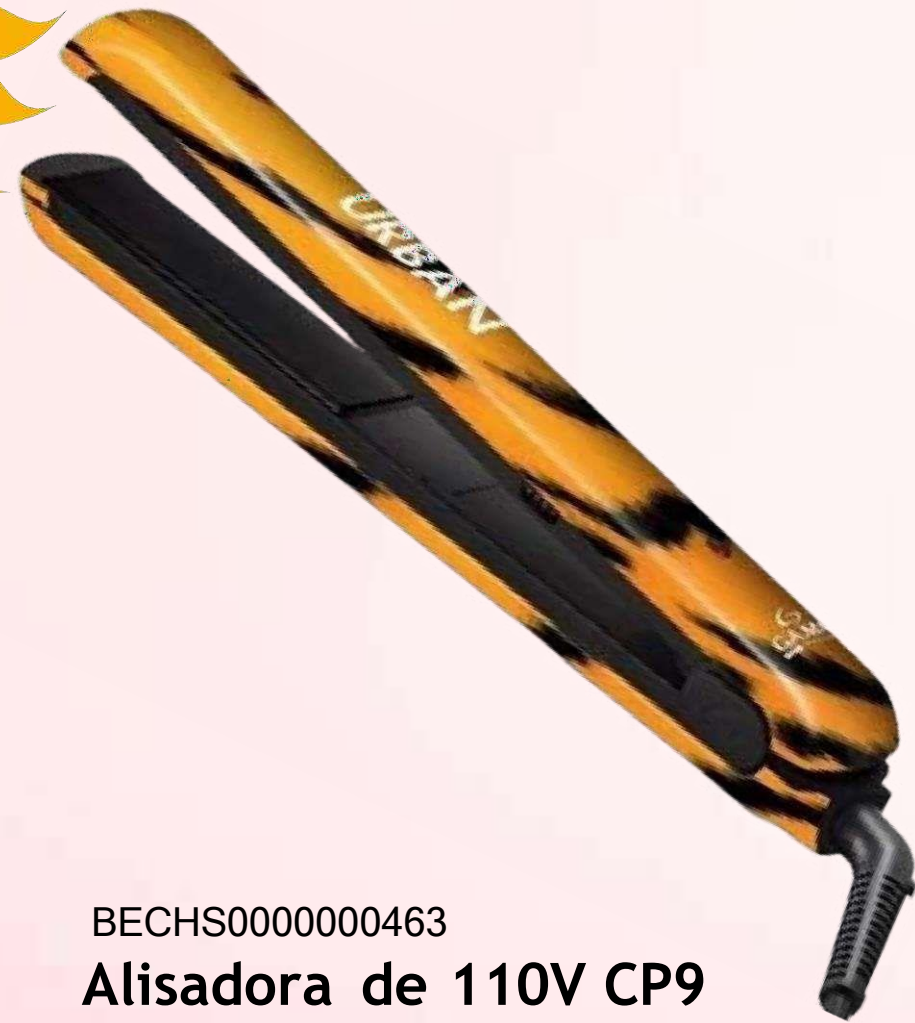

S/. 369.00

ACTUALIZADO OCT. 2024

CREDITODO
Todo al crédito

A

lisadora

S

GAMA
ITALY PROFESSIONAL

BECHS0000000463